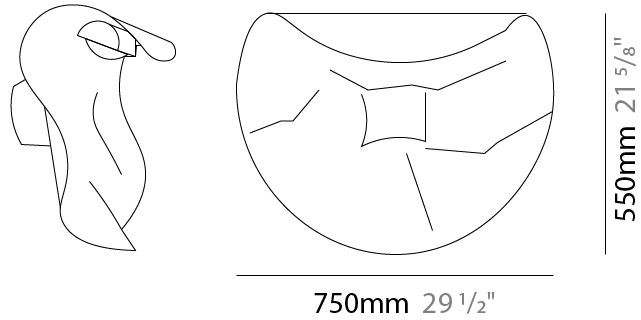

NON SO! SURFACE

D132140- _____
base number

1. To build a product code in our configurator select the specify button on the base model # product page
2. To build a manual product code on this datasheet choose from the options listed below in blue font and add the suffix to the base model #

GENERAL

Series: Non So!
Brand: Knikerboker
Division: Design
Mounting Type: Surface
Mounting Location: Ceiling
Subcategory: Ambient

PHYSICAL

Shape: Abstract
Length (mm): 750
Length (in): 29 1/2
Height (mm): 550
Height (in): 21 5/8
Extension (mm): 280
Extension (in): 11
Light Distribution: Indirect
Fixture Finish: EWH / EBK / MAN / COF / PRD / SLF / GLF / CLF / BRL / EWS / EWG / EWC / EWR / EBS / EBG / EBC / EBC / EBB / MAS / MAD / MAC / MAB / COS / CGO / CCL / CBL / PRS / PRG / PRC / PRB
Fixture Material: Metal

ELECTRICAL

Lamp Type: LED
Input Wattage (W): 21
Total Output Wattage (W): 20
Dimming: Tri-Mode (Non-Dimming and Phase Dimming (120Vac only) and 0-10V Dimming)
Driver Included: Yes
Driver Location: Integrated
Driver Type: Constant Current - Universal
Driver Class: Class 2
Input Voltage (V): 120 - 277
Constant Current (MA): 250
Upon Request: 0-10Vdc dimming / Phase dimming @120Vac / Non-dimming 120/277Vac

LED

Number of LEDs: 2
Color Temperature (°K): 3000
Max. Delivered Lumen (lm): 2200
CRI: >85 CRI
Lamp Life (hrs): 50000

OPTICAL

RATINGS AND CERTIFICATIONS

Certified By: Certified for North American Standards
IP rating: IP20