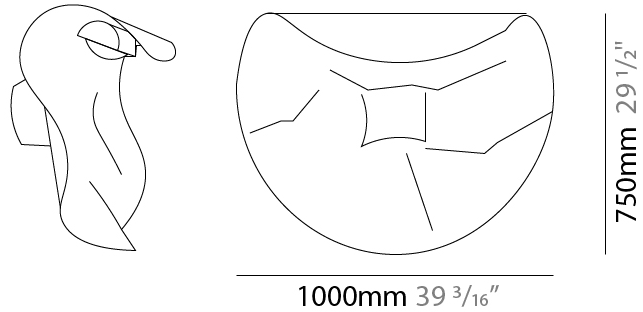

NON SO! SURFACE

D132141- _____
base number

1. To build a product code in our configurator select the specify button on the base model # product page
2. To build a manual product code on this datasheet choose from the options listed below in blue font and add the suffix to the base model #

GENERAL

Series: Non So!
Brand: Knikerboker
Division: Design
Mounting Type: Surface
Mounting Location: Ceiling
Subcategory: Ambient

PHYSICAL

Shape: Abstract
Length (mm): 1000
Length (in): 39 3/8
Height (mm): 750
Height (in): 29 1/2
Extension (mm): 320
Extension (in): 12 5/8
Light Distribution: Indirect
Fixture Finish: EWH / EBK / MAN / COF / PRD / SLF / GLF / CLF / BRL / EWS / EWG / EWC / EWR / EBS / EBG / EBC / EBC / EBB / MAS / MAD / MAC / MAB / COS / CGO / CCL / CBL / PRS / PRG / PRC / PRB
Fixture Material: Metal

ELECTRICAL

Lamp Type: LED
Input Wattage (W): 31.5
Total Output Wattage (W): 30
Dimming: Tri-Mode (Non-Dimming and Phase Dimming (120Vac only) and 0-10V Dimming)
Driver Included: Yes
Driver Location: Integrated
Driver Type: Constant Current - Universal
Driver Class: Class 2
Input Voltage (V): 120 - 277
Constant Current (MA): 250
Upon Request: 0-10Vdc dimming / Phase dimming @120Vac / Non-dimming 120/277Vac

LED

Number of LEDs: 3
Color Temperature (°K): 3000
Max. Delivered Lumen (lm): 3300
CRI: >85 CRI
Lamp Life (hrs): 50000

OPTICAL

RATINGS AND CERTIFICATIONS

Certified By: Certified for North American Standards
IP rating: IP20